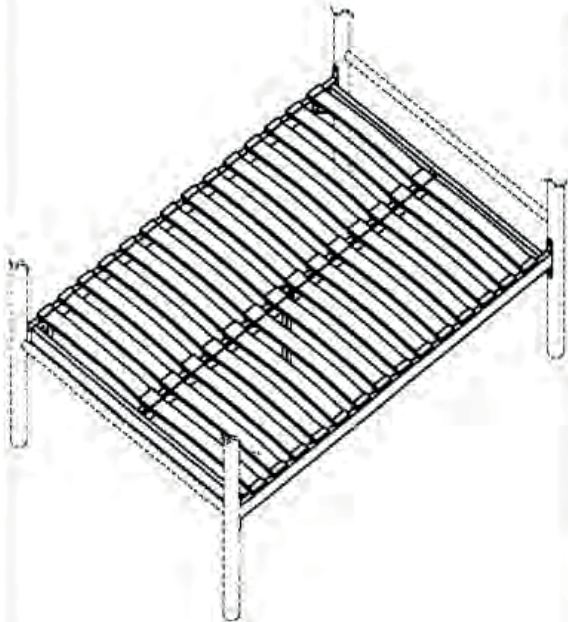

BENTLEY DESIGNS(U.K)LIMITED

ITEM:1320B IMPERIAL BEDSTEAD 135CM ANTIQUE BRASS

ITEM:1326B IMPERIAL BEDSTEAD 150CM ANTIQUE BRASS

5/16" * 1"

5/16" FLAT WASHER

BOLT

5/16" PLASTIC PAD

HEX WRENCH

HARDWARE PACK

OPEN END BOX WRENCH 1PCS

5/16" * 1"

BOLT 8PCS

5/16" FLAT WASHER 8PCS

5/16" PLASTIC PAD

ASSEMBLY INSTRUCTION METAL SPRUNG SLAT BASE

135 CM : W 1341 x D 1920 x H 140
 150 CM : W 1511 x D 2020 x H 140
 180 CM : W 1817 x D 2020 x H 140

PARTS