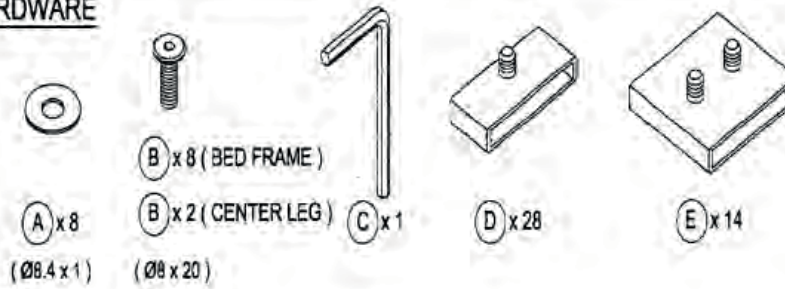

ASSEMBLY INSTRUCTION METAL SPRUNG SLAT BASE

135 CM : W 1341 x D 1920 x H 140
150 CM : W 1511 x D 2020 x H 140
180 CM : W 1817 x D 2020 x H 140

- Keep hardware and small parts out of children's reach.
- Wipe clean with a damp cloth only.
- Keep these instructions for future reference.
- Periodically check and re-tighten fixings if necessary.

HARDWARE

PARTS