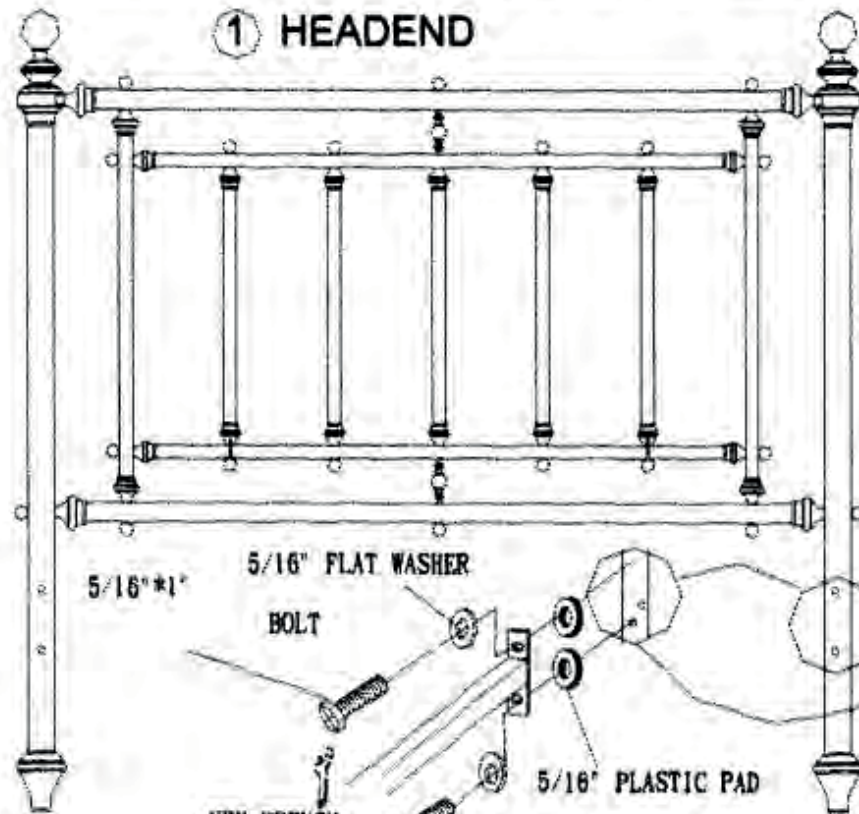

BENTLEY DESIGNS(U.K)LIMITED

ITEM:1320B IMPERIAL BEDSTEAD 135CM ANTIQUE BRASS

ITEM:1326B IMPERIAL BEDSTEAD 150CM ANTIQUE BRASS

5/16" * 1"

5/16" FLAT WASHER

BOLT

5/16" PLASTIC PAD

HEX WRENCH

HARDWARE PACK

OPEN END BOX WRENCH 1PCS

5/16" * 1"

BOLT 8PCS

5/16" FLAT WASHER 8PCS

5/16" PLASTIC PAD

ASSEMBLY INSTRUCTION METAL SPRUNG SLAT BASE

135 CM : W 1341 x D 1920 x H 140
 150 CM : W 1511 x D 2020 x H 140
 180 CM : W 1817 x D 2020 x H 140