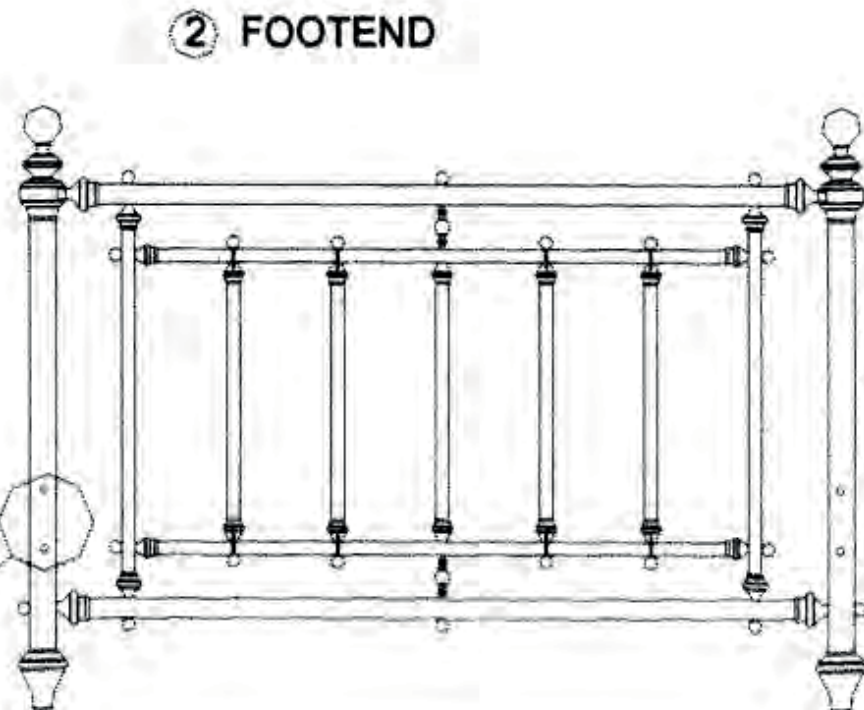

BENTLEY DESIGNS(U.K)LIMITED

ITEM:1320B IMPERIAL BEDSTEAD 135CM ANTIQUE BRASS

ITEM:1326B IMPERIAL BEDSTEAD 150CM ANTIQUE BRASS

5/16" * 1"

5/16" FLAT WASHER

BOLT

5/16" PLASTIC PAD

HEX WRENCH

HARDWARE PACK

OPEN END BOX WRENCH 1PCS

5/16" * 1"

BOLT 8PCS

5/16" FLAT WASHER 8PCS

5/16" PLASTIC PAD

ASSEMBLY INSTRUCTION METAL SPRUNG SLAT BASE

135 CM : W 1341 x D 1920 x H 140
 150 CM : W 1511 x D 2020 x H 140
 180 CM : W 1817 x D 2020 x H 140