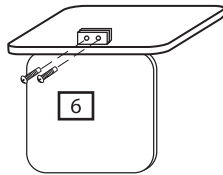

B) Steps to Assembly ADULT ASSEMBLY REQUIRED

Assembly complete