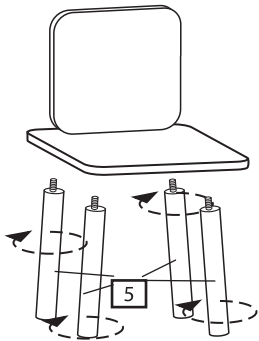

B) Steps to Assembly ADULT ASSEMBLY REQUIRED

Assembly complete