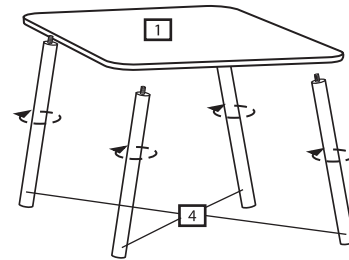

B) Steps to Assembly ADULT ASSEMBLY REQUIRED

Assembly complete

ANY QUESTIONS? GIVE US A CALL DIRECT

Table 2 Chairs - ASSEMBLY INSTRUCTIONS - 3

Table 2 Chairs - ASSEMBLY INSTRUCTIONS - 4