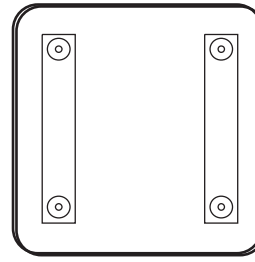

A) List of parts

1 Table Top (T2C0001)
(500 x 500 mm)

Table 2 Chairs - ASSEMBLY INSTRUCTIONS - 2