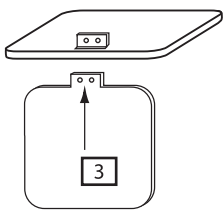

B) Steps to Assembly ADULT ASSEMBLY REQUIRED

Assembly complete