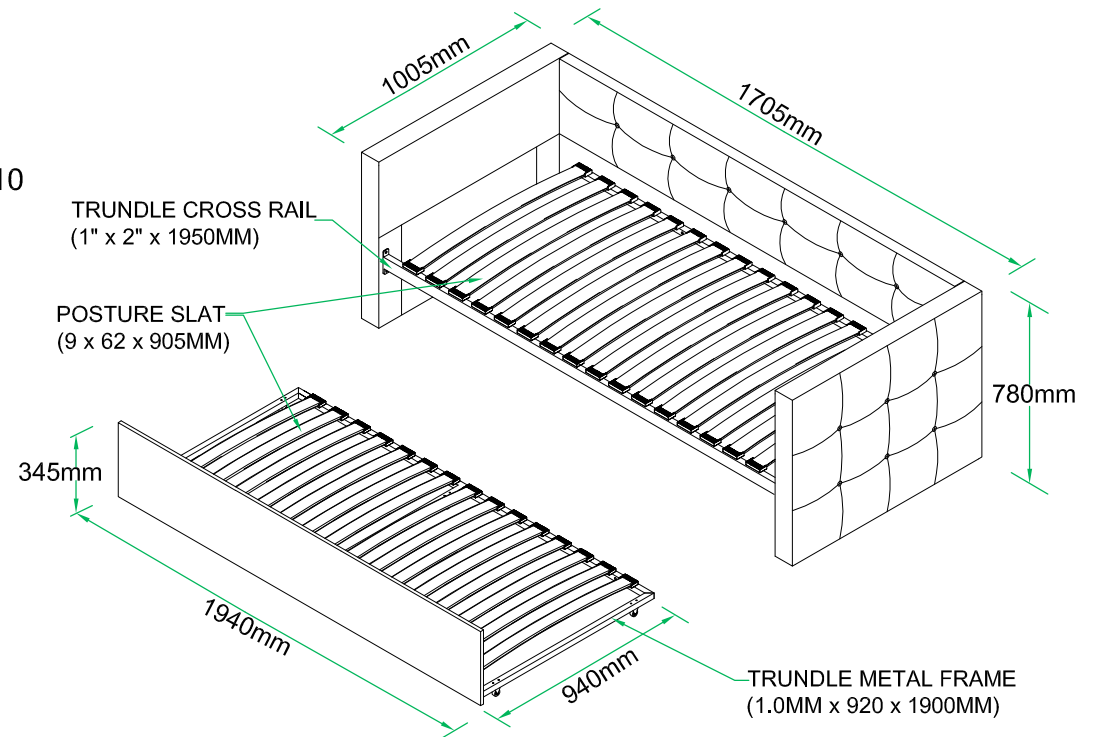

POSTURE SLAT
(9 x 62 x 905MM)

**TABITHA SINGLE DAYBED
UPHOLSTERY DIMENSION**

DWG NO: TABITHA DAYBED

BED SIZE: SINGLE

DRAWING TITLE :

STRUCTURE DRAWING

REVISION :

-