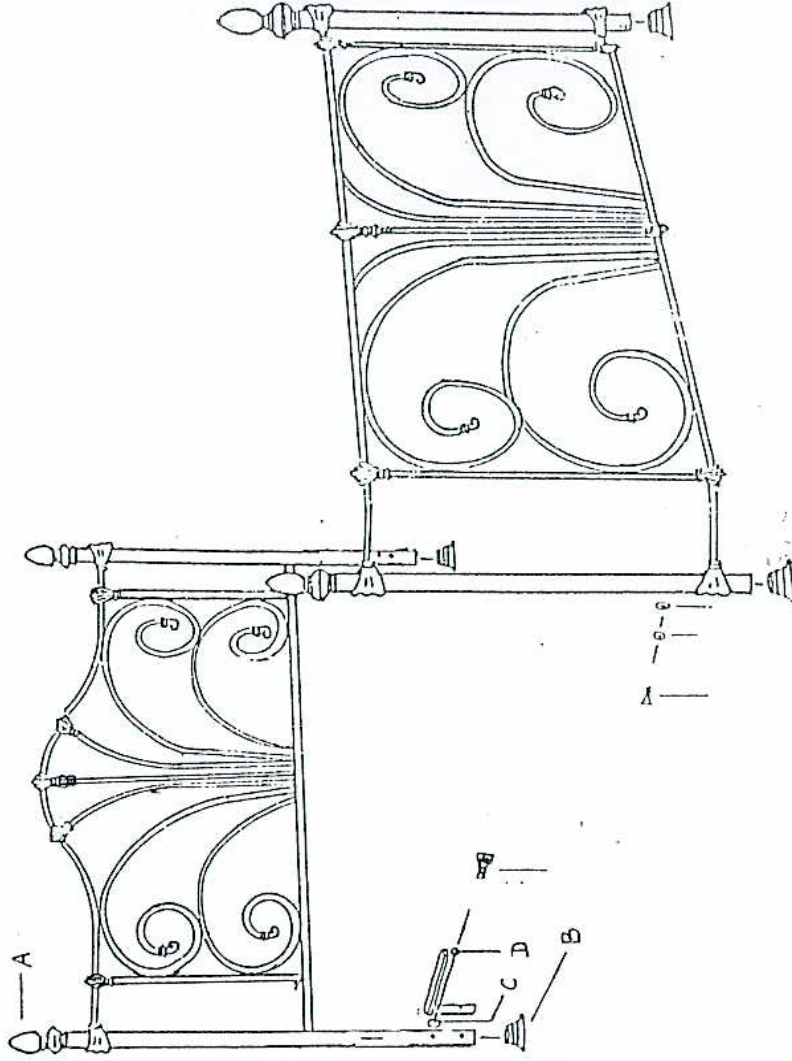

CODE NO:1470B 4'6"REBECCA BEDSTEAD ANTIQUE BRASS  
 CODE NO:1476B 5' REBECCA BEDSTEAD ANTIQUE BRASS  
 CODE NO:1460B 4'6"REBECCA BEDSTEAD NICKLE FINISH  
 CODE NO:1466B 5' REBECCA BEDSTEAD NICKLE FINISH

A		4PCS	TOP FINIAL
B		4PCS	BUN FOOT
C		9PCS	RUBBER WASHER
D		9PCS	METAL WASHER
E		9PCS	5/16"*1" L SCREW
F		1PC	HEX.WRENCH